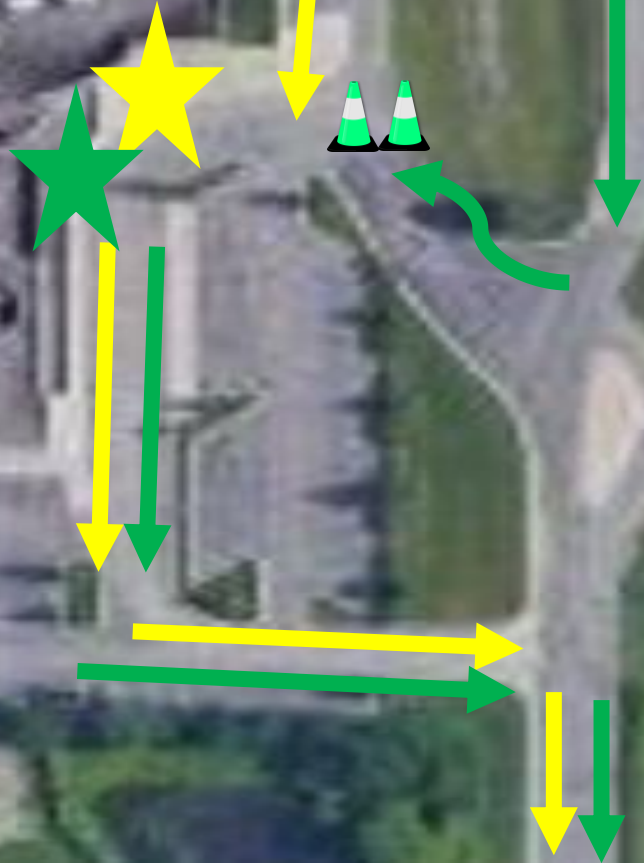

Minnetonka BLVD

Groves Academy Fall 2020
Before Care Only
Begins at 7:30am
Main Entrance

Families enrolled in before care will use our normal route for **drop-off**. Staff will be available at the main entrance to assist.

All Families will use our normal route for drop-off. When you arrive on campus, staff will be there to guide you through this process.

LS/MS/US drop-off

Minnetonka BLVD

Groves Academy Fall 2020 Lower School

Pick Up - Begins 3:00pm
West Entrance

Lower School Families will use the driveway behind the school for pick-up. When you arrive on campus, staff will be there to guide you through this process.

LS Pick-up

Minnetonka BLVD

Groves Academy Fall 2020

Upper School Pick Up - Begins 2:50pm

Middle School Pick Up - Begins 3:00pm

Main Entrance

Middle and Upper School Families will use our normal route for pick-up.

- **Upper School Families**, please use the bus lane.
- **Middle School and Carpool families**, please line up on the frontage road and stop at the green cones.
- When you arrive on campus, staff will be there to guide you through this process.